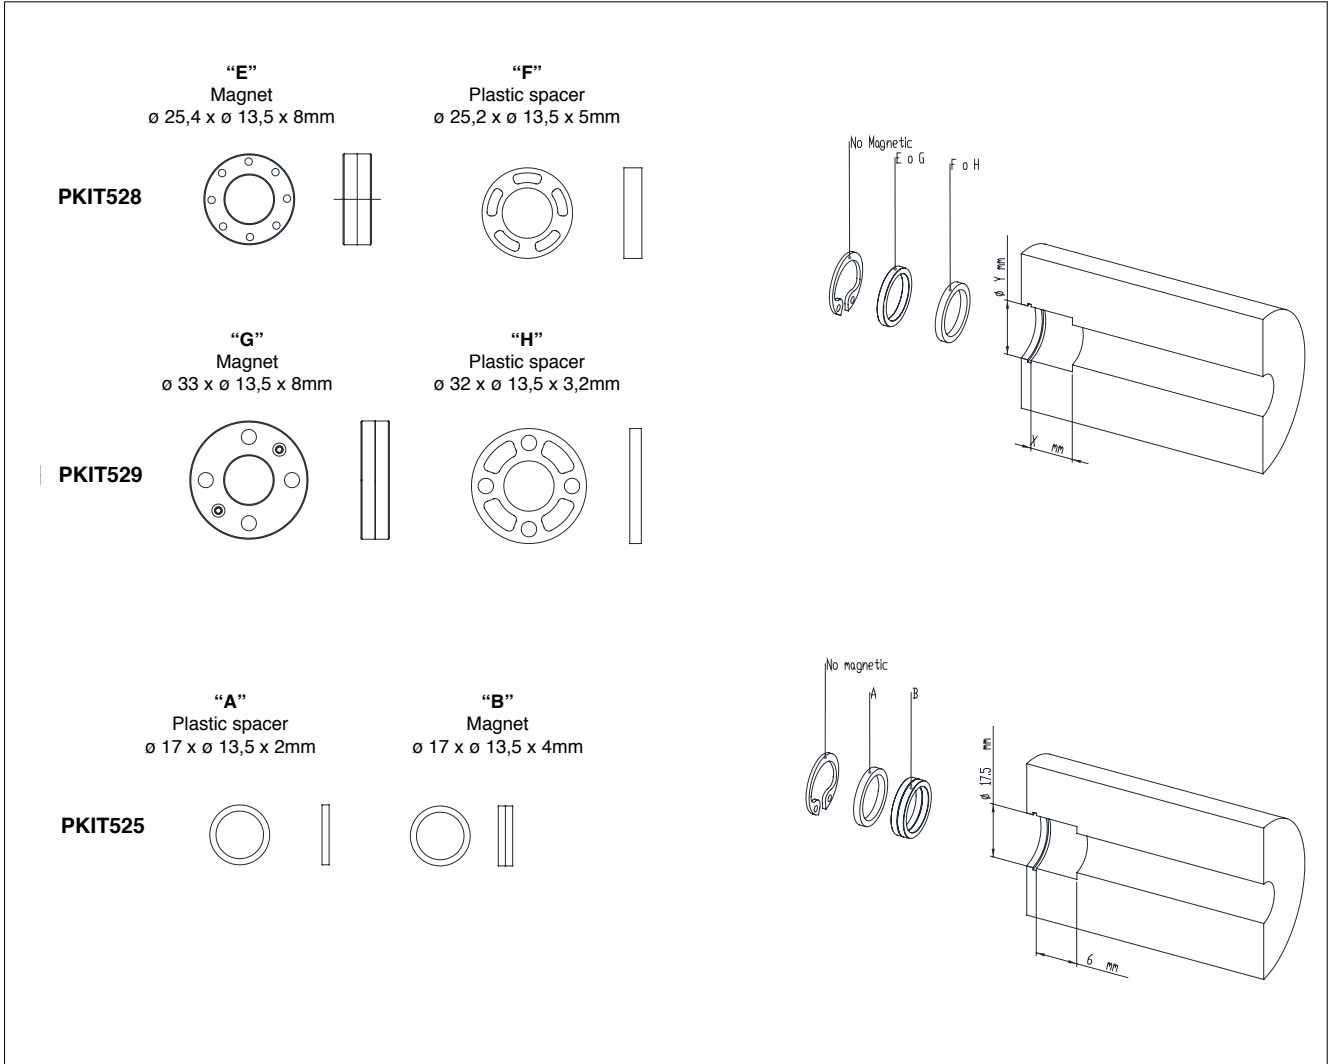

CURSOR KIT (to be ordered separately)

CURSOR KIT FOR 13mm HOUSINGS (to be ordered separately)

CURSOR KIT (to be ordered separately)

CODE	Ø HOUSING	HOUSING DEPTH	PISTON MATERIAL	MAGNET	PLASTIC SPACER	AMAGNETIC SPACER	MAGNETIC SPACER
PKIT528	Ø 25,4 mm	13 mm	magnetic/ amagnetic				
PKIT529	Ø 33 mm	13 mm	magnetic/ amagnetic				
PKIT525	Ø 17 mm	6 mm	magnetic/ amagnetic				
PKIT526	Ø 17 mm	13 mm	amagnetic				
PKIT527	Ø 17 mm	13 mm	magnetic				

ACCESSORIES

PKIT 615

Accessory extractor for intermediate connector

OPTIONAL CONNECTORS

OPTIONAL CABLES (to be ordered separately)

The cable braiding is connected to the connector

PREWIRED CABLE WITH STRAIGHT CONNECTOR

Length "L"		CODE	
		Straight cable	90° cable
2	mt	CAV011	CAV021
5	mt	CAV012	CAV022
10	mt	CAV013	CAV023
15	mt	CAV015	CAV024

GEFRAN spa reserves the right to make any kind of design or functional modification at any moment without prior notice.