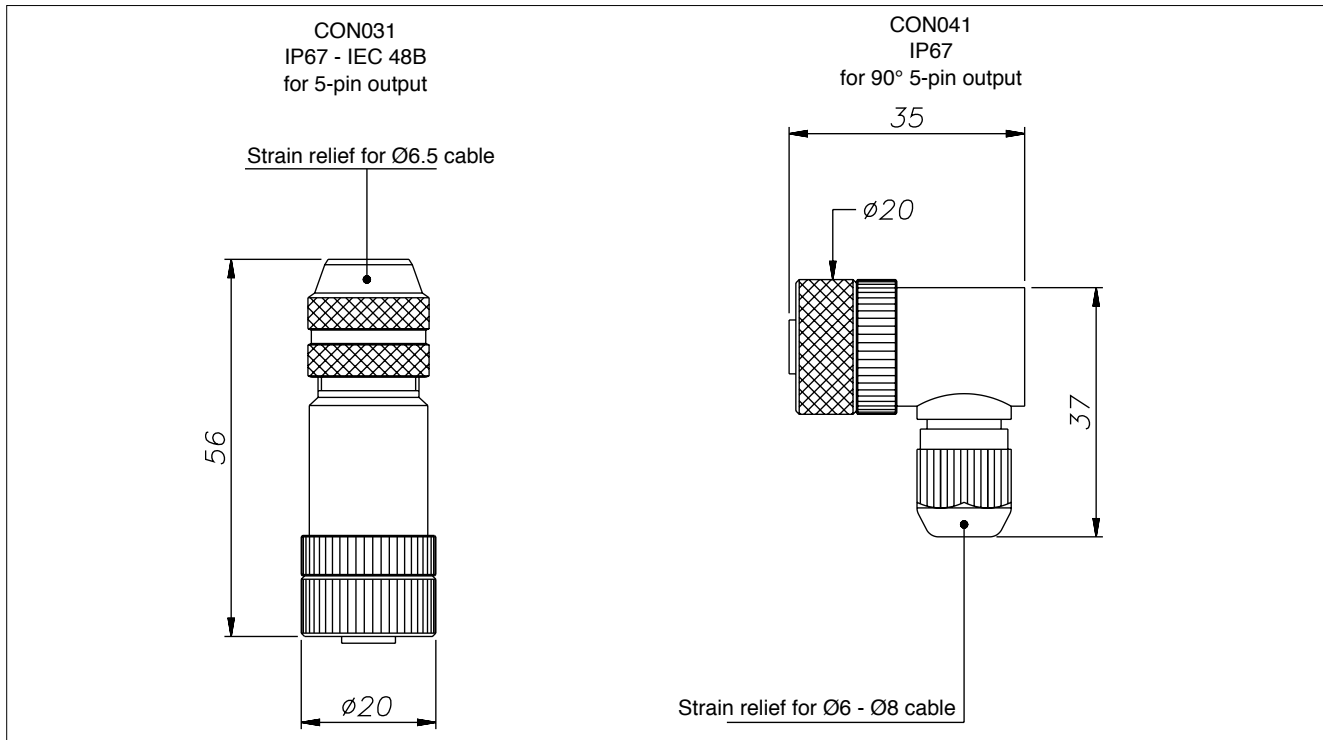

CURSOR KIT (to be ordered separately)

CODE	Ø HOUSING	HOUSING DEPTH	PISTON MATERIAL	MAGNET	PLASTIC SPACER	AMAGNETIC SPACER	MAGNETIC SPACER
PKIT528	Ø 25,4 mm	13 mm	magnetic/ amagnetic				
PKIT529	Ø 33 mm	13 mm	magnetic/ amagnetic				
PKIT525	Ø 17 mm	6 mm	magnetic/ amagnetic				
PKIT526	Ø 17 mm	13 mm	amagnetic				
PKIT527	Ø 17 mm	13 mm	magnetic				

ACCESSORIES

PKIT 615

Accessory extractor for intermediate connector

OPTIONAL CONNECTORS

OPTIONAL CABLES (to be ordered separately)

The cable braiding is connected to the connector

PREWIRED CABLE WITH STRAIGHT CONNECTOR

Length "L"		CODE	
		Straight cable	90° cable
2	mt	CAV011	CAV021
5	mt	CAV012	CAV022
10	mt	CAV013	CAV023
15	mt	CAV015	CAV024

GEFRAN spa reserves the right to make any kind of design or functional modification at any moment without prior notice.

GEFRAN

GEFRAN spa
via Sebina, 74 - 25050 PROVAGLIO D'ISEO (BS) - ITALIA
ph. 0309888.1 - fax. 0309839063
Internet: <http://www.gefran.com>

DTS_ACCESSORI-RK-5_06-2014_ENG