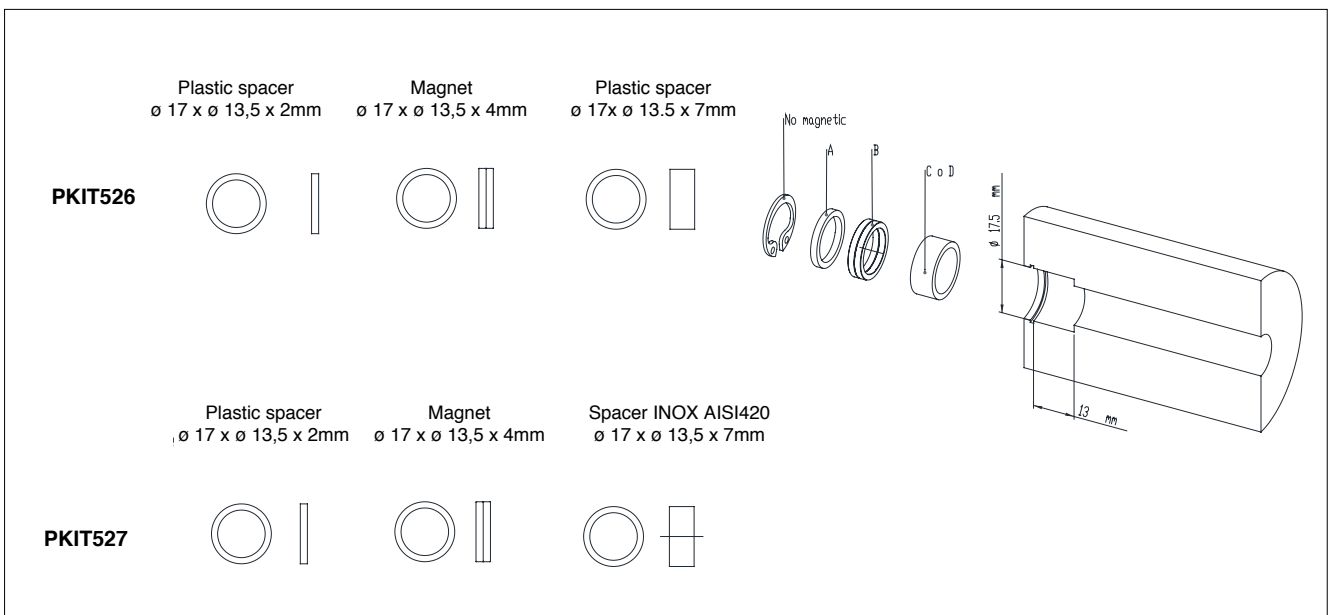

CURSOR KIT (to be ordered separately)

CURSOR KIT FOR 13mm HOUSINGS (to be ordered separately)

CURSOR KIT (to be ordered separately)

CODE	Ø HOUSING	HOUSING DEPTH	PISTON MATERIAL	MAGNET	PLASTIC SPACER	AMAGNETIC SPACER	MAGNETIC SPACER
PKIT528	Ø 25,4 mm	13 mm	magnetic/ amagnetic				
PKIT529	Ø 33 mm	13 mm	magnetic/ amagnetic				
PKIT525	Ø 17 mm	6 mm	magnetic/ amagnetic				
PKIT526	Ø 17 mm	13 mm	amagnetic				
PKIT527	Ø 17 mm	13 mm	magnetic				

Length "L"		CODE	
		Straight cable	90° cable
2	mt	CAV011	CAV021
5	mt	CAV012	CAV022
10	mt	CAV013	CAV023
15	mt	CAV015	CAV024

GEFRAN spa reserves the right to make any kind of design or functional modification at any moment without prior notice.